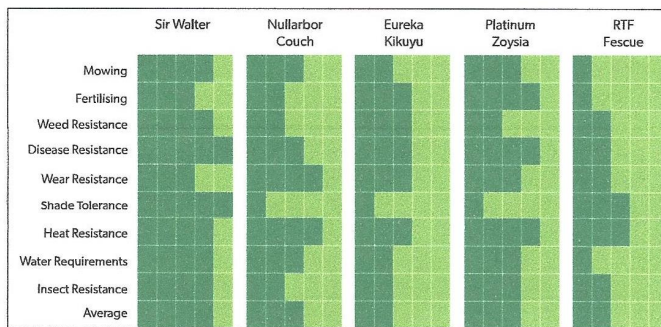

VERSATILE

Eureka Kikuyu is also a great solution for planting out larger areas and erosion control, given the rapid spread of its runners in favourable conditions. Its tolerance of water logged soils can also make it the best choice for transpiration areas.

Eureka Kikuyu spreads by its vigorous growth from stolons and rhizomes and is a coarse textured grass with a high growth rate. The leaves are approximately 4 – 5mm wide and 25 - 40mm long and are yellow - green in colour. Good for home lawns, racecourses, parks and reserves, golf tees and fairways.