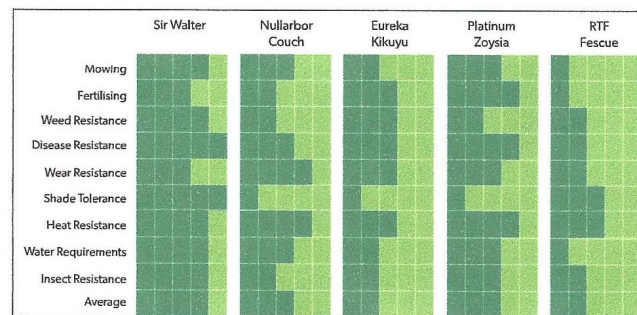

KEY BENEFITS

- Self-repairing grass that fills in bare spots
- Grows in sun or shade areas
- Resistance to pests
- Resistance to disease
- Produces a lush lawn
- Soft to the touch and gentle on bare feet
- Good wear tolerance